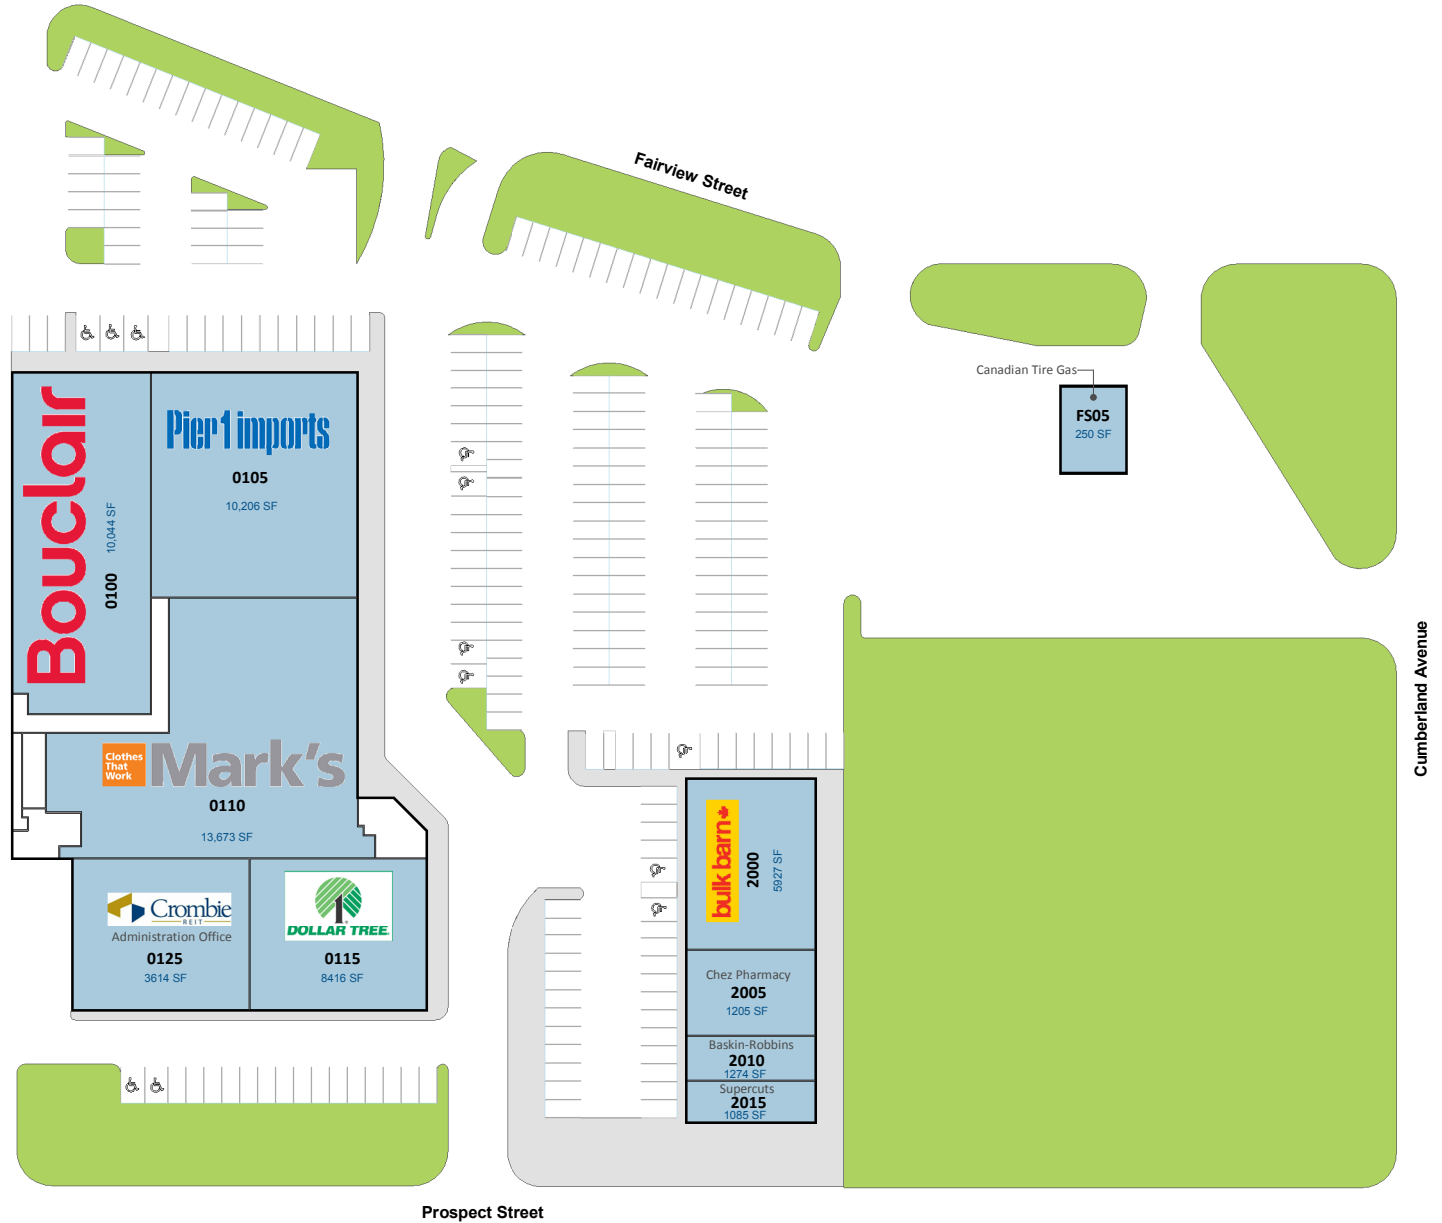

# Burlington Plaza

3230 Fairview Street Burlington Ontario

All information, dimensions, sizes and areas are approximate only and are to be verified on site. Any references on this plan to specific tenants are subject to change from time to time and shall not be deemed to be any representation as to the tenants that are within the shopping centre.