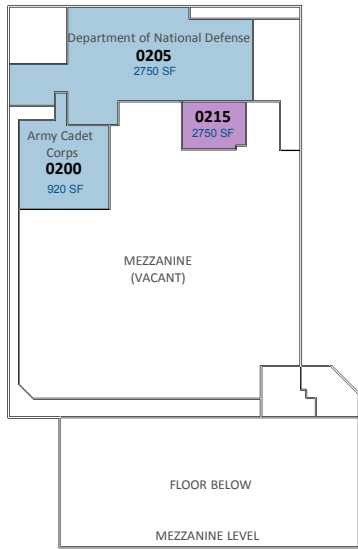

# Burlington Plaza

3230 Fairview Street Burlington Ontario

All information, dimensions, sizes and areas are approximate only and are to be verified on site. Any references on this plan to specific tenants are subject to change from time to time and shall not be deemed to be any representation as to the tenants that are within the shopping centre.